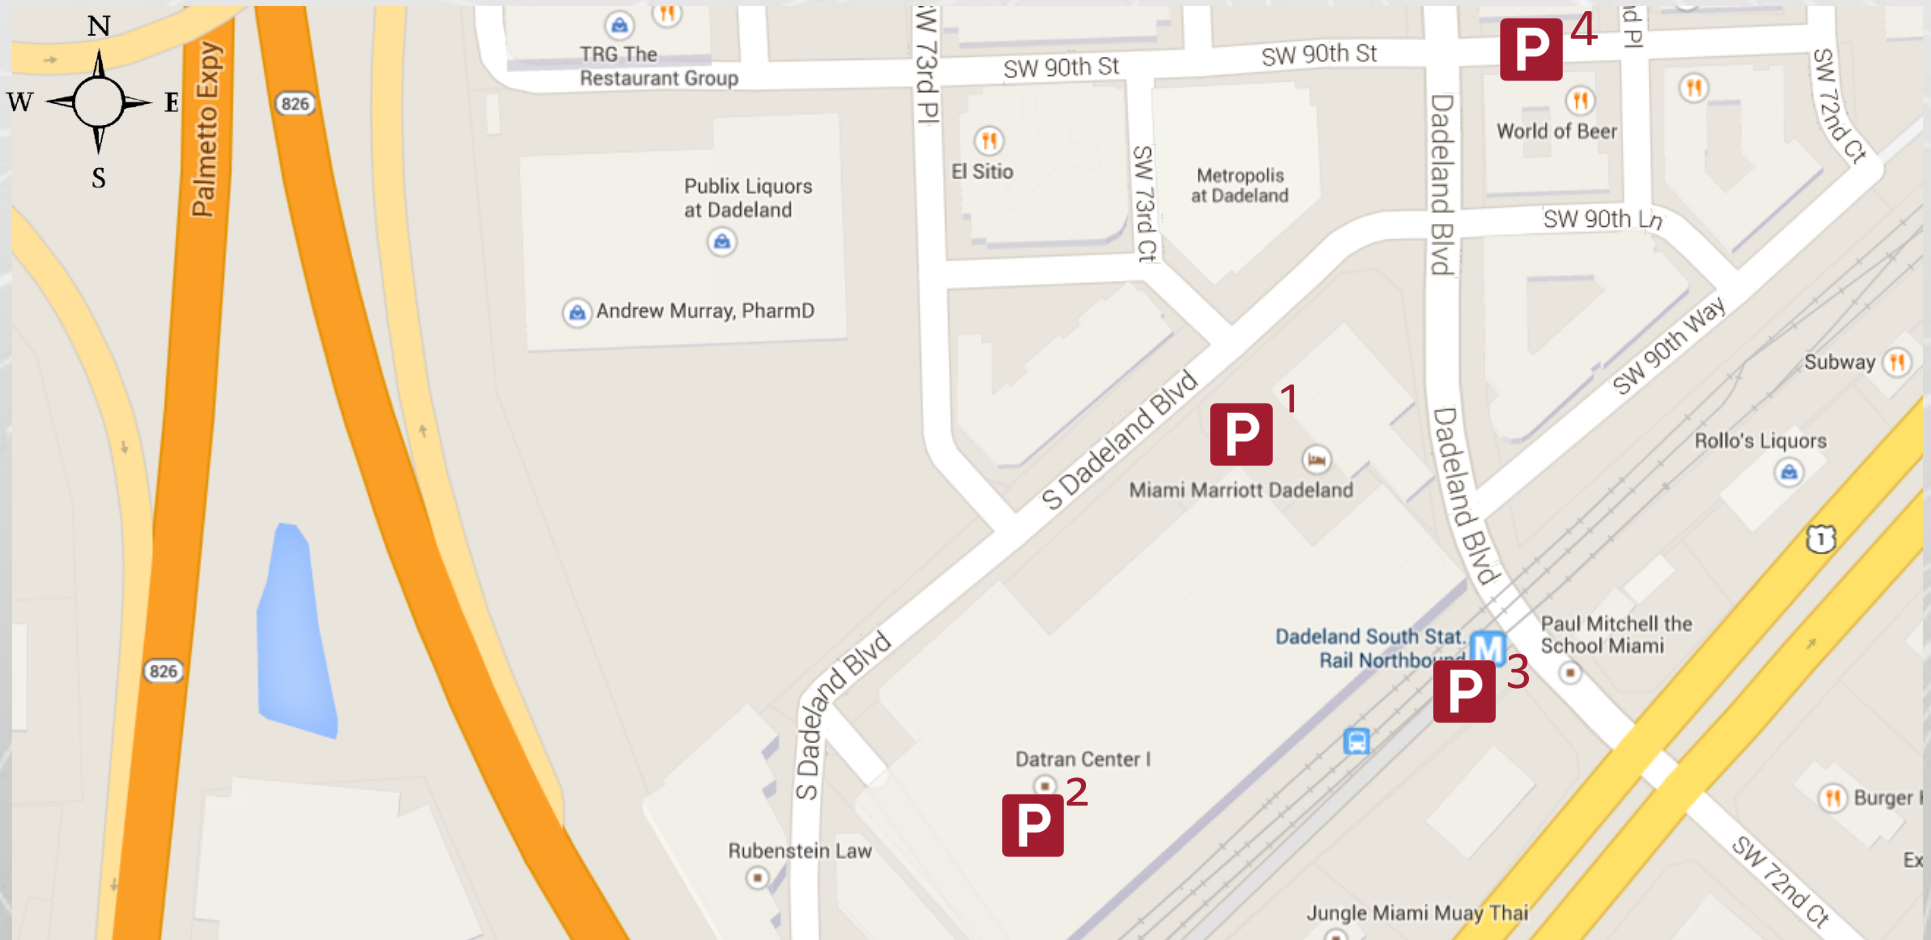

Parking Options in Downtown Dadeland

1. Valet Parking at the Miami Marriott Dadeland
2. Parking at Datran II (Connecting building to the Marriott)
3. Parking at the Metro Rail (Connecting to the Marriott)
4. Parking in Downtown Dadeland (Walking Distance to the Marriott)